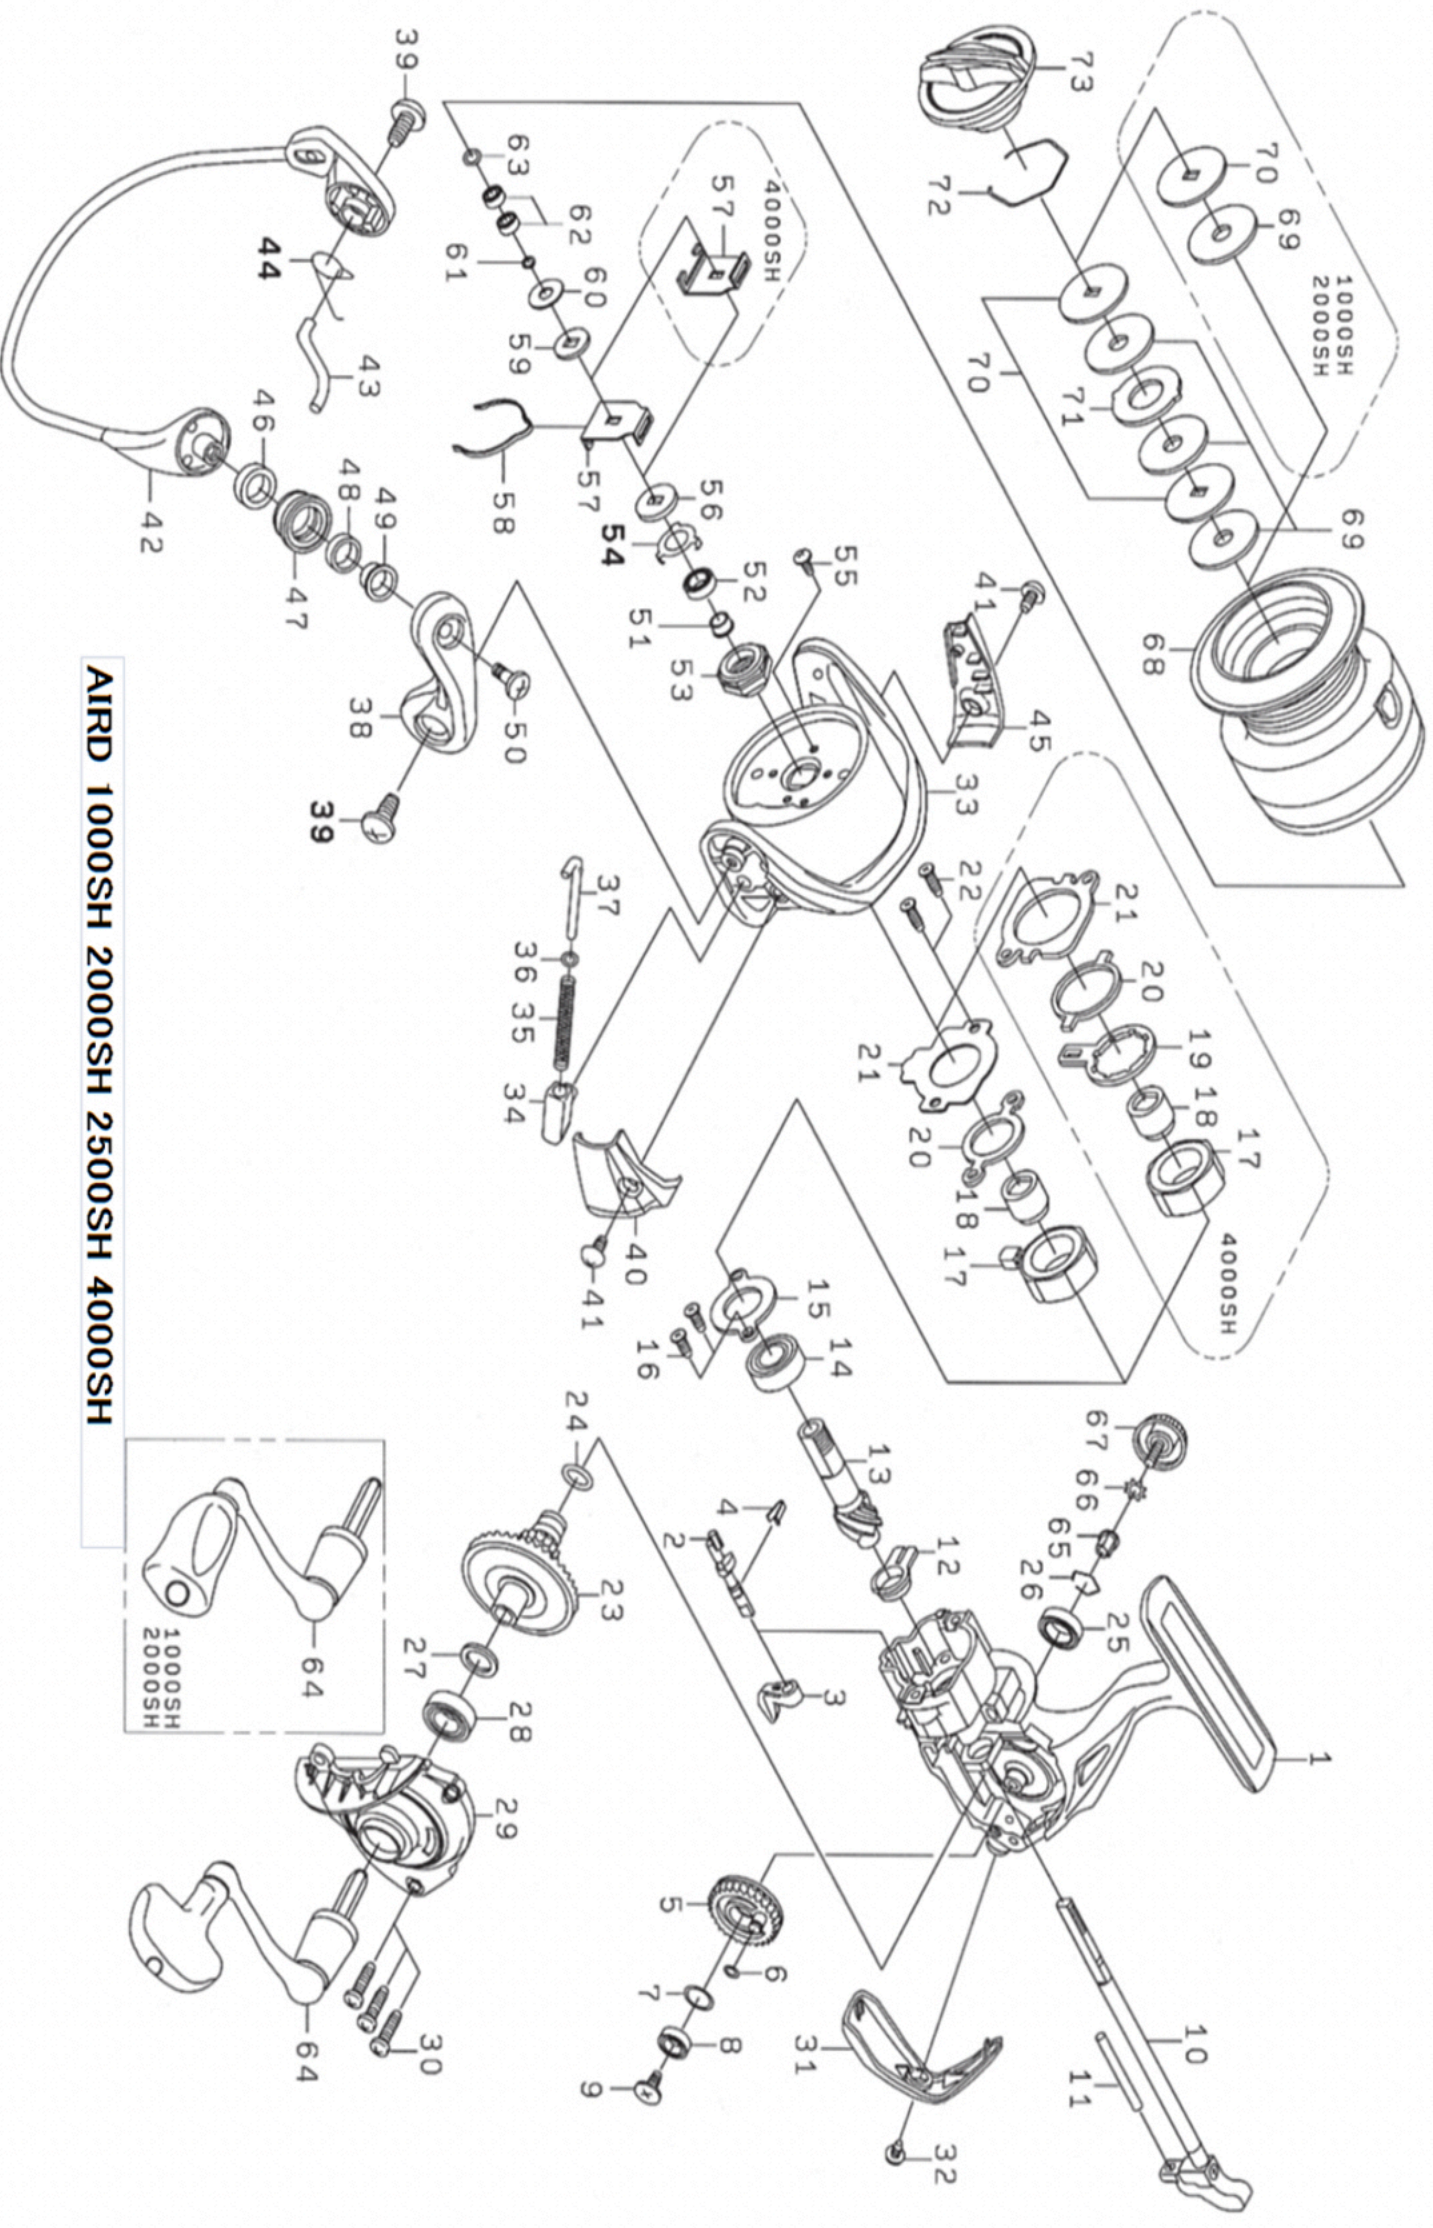

AIRD 4000SH

Feel Alive.

Please quote by part number, not key number when ordering.
spares@daiwaaustralia.com.au PH: (02) 8644 8644

AIRD 1000SH 2000SH 2500SH 4000SH

REEL NAME	MGFT CODE	KEY NO	PARTS CODE	DESCRIPTION
AIRD 4000SH	S078PA1	1	6H767801	BODY
AIRD 4000SH	S078PA1	2	6H508301	ANTI-REVERSE CAM
AIRD 4000SH	S078PA1	3	6H463203	ANTI-REVERSE LEVER
AIRD 4000SH	S078PA1	4	6H463301	ANTI-REVERSE CAM SPRING
AIRD 4000SH	S078PA1	5	6H545301	OSCILLATING GEAR
AIRD 4000SH	S078PA1	6	6B853101	"O" RING (A)
AIRD 4000SH	S078PA1	7	6G522100	WASHER (A)
AIRD 4000SH	S078PA1	8	6G467102	BALL BEARING (A)
AIRD 4000SH	S078PA1	9	6H463401	SCREW (A)
AIRD 4000SH	S078PA1	10	6H734801	MAIN SHAFT
AIRD 4000SH	S078PA1	11	6H508801	STABILIZER BAR
AIRD 4000SH	S078PA1	12	6H508901	COLLAR (A)
AIRD 4000SH	S078PA1	13	6H783101	PINION GEAR
AIRD 4000SH	S078PA1	14	6H735002	BALL BEARING (B)
AIRD 4000SH	S078PA1	15	6H509101	BEARING RETAINER (A)
AIRD 4000SH	S078PA1	16	6H624901	SCREW (B)
AIRD 4000SH	S078PA1	17	6G314501	ROLLER CLUTCH
AIRD 4000SH	S078PA1	18	6G743003	SPACING SLEEVE
AIRD 4000SH	S078PA1	19	6F641401	CLUTCH CAM
AIRD 4000SH	S078PA1	20	6F641501	CLUTCH CAM RETAINER
AIRD 4000SH	S078PA1	21	6H515001	ROLLER CLUTCH RETAINER
AIRD 4000SH	S078PA1	22	6G837101	SCREW (C)
AIRD 4000SH	S078PA1	23	6H735101	DRIVE GEAR
AIRD 4000SH	S078PA1	24	6G645301	"O" RING (B)
AIRD 4000SH	S078PA1	25	6B861704	BALL BEARING (C)
AIRD 4000SH	S078PA1	26	6G525101	BEARING RETAINER (B)
AIRD 4000SH	S078PA1	27	63737800	WASHER (B)
AIRD 4000SH	S078PA1	28	6G523401	BALL BEARING (D)
AIRD 4000SH	S078PA1	29	6H767901	SIDE COVER
AIRD 4000SH	S078PA1	30	6G115001	SCREW (D)
AIRD 4000SH	S078PA1	31	6H509502	REAR COVER
AIRD 4000SH	S078PA1	32	6G270801	SCREW (E)
AIRD 4000SH	S078PA1	33	6H509606	ROTOR
AIRD 4000SH	S078PA1	34	6H509701	BAIL SPRING HOLDER
AIRD 4000SH	S078PA1	35	6G646201	BAIL SPRING
AIRD 4000SH	S078PA1	36	6E313901	WASHER (C)
AIRD 4000SH	S078PA1	37	6G298201	BAIL SPRING SHAFT
AIRD 4000SH	S078PA1	38	6H464503	BAIL ARM
AIRD 4000SH	S078PA1	39	6G205001	SCREW (F)
AIRD 4000SH	S078PA1	40	6H509802	COVER (A)
AIRD 4000SH	S078PA1	41	6G270801	SCREW (G)
AIRD 4000SH	S078PA1	42	6H770201	BAIL ASSEMBLY
AIRD 4000SH	S078PA1	43	6G646501	BAIL TRIP LEVER
AIRD 4000SH	S078PA1	44	6G613101	BAIL TRIP LEVER SPRING
AIRD 4000SH	S078PA1	45	6H510102	COVER (B)
AIRD 4000SH	S078PA1	46	6G047601	COLLAR (B)
AIRD 4000SH	S078PA1	47	6F921601	LINE ROLLER
AIRD 4000SH	S078PA1	48	6G220701	COLLAR (C)
AIRD 4000SH	S078PA1	49	6G195501	COLLAR (D)
AIRD 4000SH	S078PA1	50	6G195602	SCREW (H)
AIRD 4000SH	S078PA1	51	6G646701	COLLAR (E)
AIRD 4000SH	S078PA1	52	6G467102	BALL BEARING (E)
AIRD 4000SH	S078PA1	53	6G524701	ROTOR NUT
AIRD 4000SH	S078PA1	54	6G524801	BEARING RETAINER (C)
AIRD 4000SH	S078PA1	55	6G627701	SCREW (I)
AIRD 4000SH	S078PA1	56	6E246101	WASHER (D)
AIRD 4000SH	S078PA1	57	6G743901	CLICK LEAF SPRING HOLDER
AIRD 4000SH	S078PA1	58	6F709002	SPOOL CLICK LEAF SPRING
AIRD 4000SH	S078PA1	59	6E467101	WASHER (E)
AIRD 4000SH	S078PA1	60	6E398000	WASHER (F)
AIRD 4000SH	S078PA1	61	6B411706	WASHER (G)
AIRD 4000SH	S078PA1	62	6E332501	BALL BEARING (F)
AIRD 4000SH	S078PA1	63	6G213001	"O" RING (C)
AIRD 4000SH	S078PA1	64	6H770301	HANDLE ASSEMBLY
AIRD 4000SH	S078PA1	65	6F721202	COLLAR (F)
AIRD 4000SH	S078PA1	66	61608101	WASHER (H)
AIRD 4000SH	S078PA1	67	6H592801	HANDLE SCREW
AIRD 4000SH	S078PA1	68-72	6H770401	SPOOL ASSEMBLY
AIRD 4000SH	S078PA1	69	6E136001	DRAG WASHER
AIRD 4000SH	S078PA1	70	6E467201	KEY WASHER
AIRD 4000SH	S078PA1	71	63733606	EARED WASHER
AIRD 4000SH	S078PA1	72	6F373301	DRAG WASHER RETAINER
AIRD 4000SH	S078PA1	73	6H767701	DRAG KNOB
AIRD 4000SH	S078PA1	68-72	6H777701	SPOOL ASSEMBLY (EXTRA SPOOL)